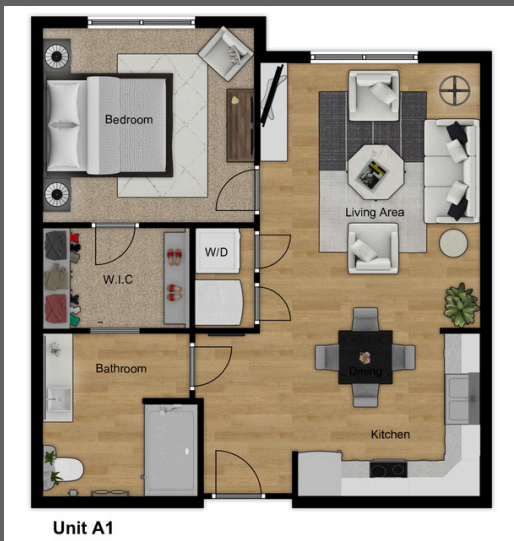

- ✔ Open floor plan
- ✔ LED lighting
- ✔ Luxury flooring
- ✔ Fitness center
- ✔ Granite countertops
- ✔ On site management
- ✔ Internet/cable ready

Units + Rates

Beds	Baths	Sq. Ft.	Rates
1	1	674	\$1,046 - 1,287
2	2	936	\$1,257 - 1,534

Income restrictions

1 person	\$47,320
2 persons	\$54,040
3 persons	\$60,830
4 persons	\$67,550

Floor plans

1 Bedroom

2 Bedroom